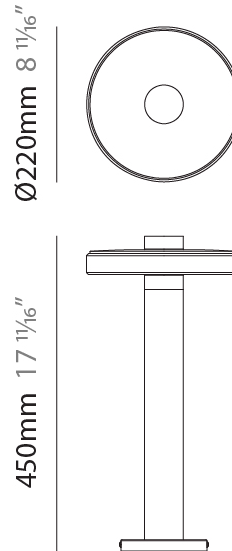

VENEXIA POST

E84381-

base number Finish
Options

1. To build a product code in our configurator select the specify button on the base model # product page
2. To build a manual product code on this datasheet choose from the options listed below in blue font and add the suffix to the base model #

GENERAL

Series: Venexia
Brand: Panzeri
Division: Exterior
Mounting Type: Post
Mounting Location: Above Ground
Subcategory: Bollard - Garden

PHYSICAL

Shape: Round
Diameter (mm): 220
Diameter (in): 8 ¹¹/₁₆
Height (mm): 450
Height (in): 17 ¹¹/₁₆
Light Distribution: Direct
Weight (kg): 3.43
Weight (lbs): 7.56
Screws: A4 stainless steel
Diffuser: Matte Cast Glass
Gasket: Transparent silicone
Fixture Finish: [COR / MBR / WMB](#)
Fixture Material: Aluminum / Wood
Cable Details: Nickered brass M12 cable gland

ELECTRICAL

Lamp Type: LED
Input Wattage (W): 7.4
Total Output Wattage (W): 5.74
Dimming: Non-Dimmable
Driver Included: No
Driver Location: Remote
Driver Type: Constant Current - Universal
Driver Class: Class 2
Input Voltage (V): 120 - 277
Constant Current (MA): 350
Upon Request: 0-10Vdc dimming 120Vac only

LED

Color Temperature (°K): 2700
Max. Delivered Lumen (lm): 594
Nominal Lumen (lm): 930
CRI: >80 CRI
Efficiency (%): 63.9
Efficacy (lm/w): 74.25
Lamp Life (hrs): 80000

OPTICAL

RATINGS AND CERTIFICATIONS

Certified By: Certified for North American Standards
IP rating: IP65
IK Rating: IK06